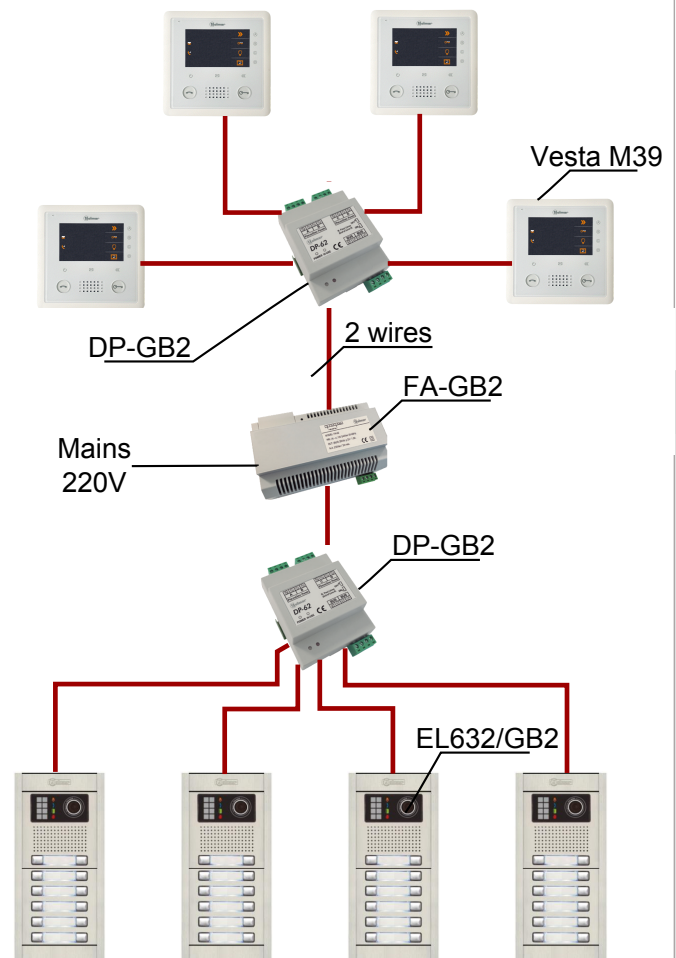

Description

DP-GB2 is a door panel switching unit to link panels in GB2 systems. It allows to connect up to 4 panels in home-run connection. It can also be used as a floor distributor for up to 4 monitors. DP-GB2 is suitable only for GB2 system from Golmar.

GB2 is a pure 2 wires solution, the perfect system for villas and medium size buildings up to 22 apartments*. The system is very convenient for retrofit, thanks to its full digital transmission of audio, video and data, what makes it suitable for any type of wires. The system's wiring is not polarized, becoming GB2 an easy-to-install intercom solution. Reach its maximum performance using RAP-2150 cable and reach up to 160 meters from the entrance panel to the last monitor.

Dimensions: 90 (W) 110 (H) 45 (D) mm

Features

- BUS-in and BUS-out connection.
- 4 distributed inputs/outputs for door panels or monitors.
- 4 modules DIN rail mounting.

Options

Diagram

For further information download the instructions manual.

Due to continuous product improvement, all colors, sizes, materials, finishes and specifications, are subject to change without notice.
 * The number of units connected in a GB2 system, can be expanded by using the digital repeater RD-GB2.